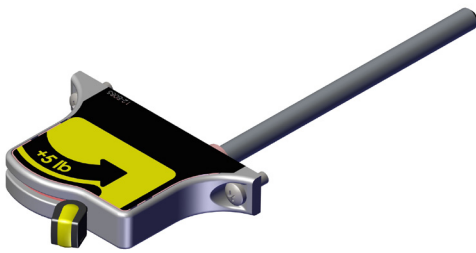

GENERAL INFORMATION

Inspiration Lock & Load Selection

Applies to: All Inspiration Strength Units

Enhanced Images: Pictures can be zoomed in to any level for detail. Use the standard zoom tools for your platform to zoom in.

Gen 3+ Units

Top Weight (**All units except IPLP3**): [17-4252-KT1](#)

Note: Decal included is for 5 lbs (2.3Kgs)

17-4252-KT (OLD)

17-4252-KT1 (NEW)

Top Weight (**IPLP3 Only**): [17-4252-LP-KT1](#)

Note: Decal included is for 10 lbs (4.5Kgs)