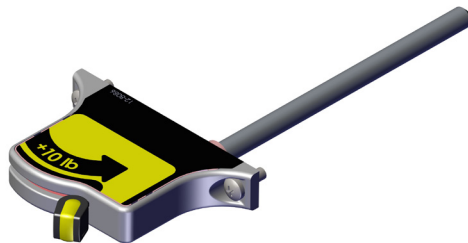

GENERAL INFORMATION

Inspiration Lock & Load Selection

Applies to: All Inspiration Strength Units

Enhanced Images: Pictures can be zoomed in to any level for detail. Use the standard zoom tools for your platform to zoom in.

Gen 3+ Units

Top Weight (**All units except IPLP3**): [17-4252-KT1](#)

Note: Decal included is for 5 lbs (2.3Kgs)

17-4252-KT (OLD)

17-4252-KT1 (NEW)

Top Weight (**IPLP3 Only**): [17-4252-LP-KT1](#)

Note: Decal included is for 10 lbs (4.5Kgs)

17-4252-LP-KT (OLD)

17-4252-LP-KT1 (NEW)

All Other Weights: [17-4262-KT1](#)

Decal not required

17-4262-KT (OLD)

17-4262-KT1 (NEW)