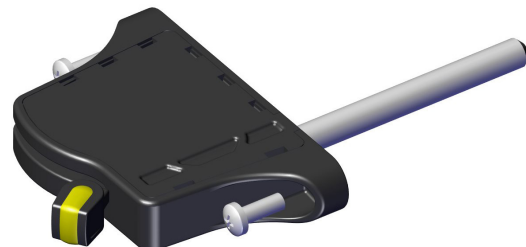

Gen 3+ Units

Top Weight (**All units except IPLP3**): [17-4252-KT1](#)

Note: Decal included is for 5 lbs (2.3Kgs)

17-4252-KT (OLD)

17-4252-KT1 (NEW)

Top Weight (**IPLP3 Only**): [17-4252-LP-KT1](#)

Note: Decal included is for 10 lbs (4.5Kgs)

17-4252-LP-KT (OLD)

17-4252-LP-KT1 (NEW)

All Other Weights: [17-4262-KT1](#)

Decal not required

17-4262-KT (OLD)

17-4262-KT1 (NEW)